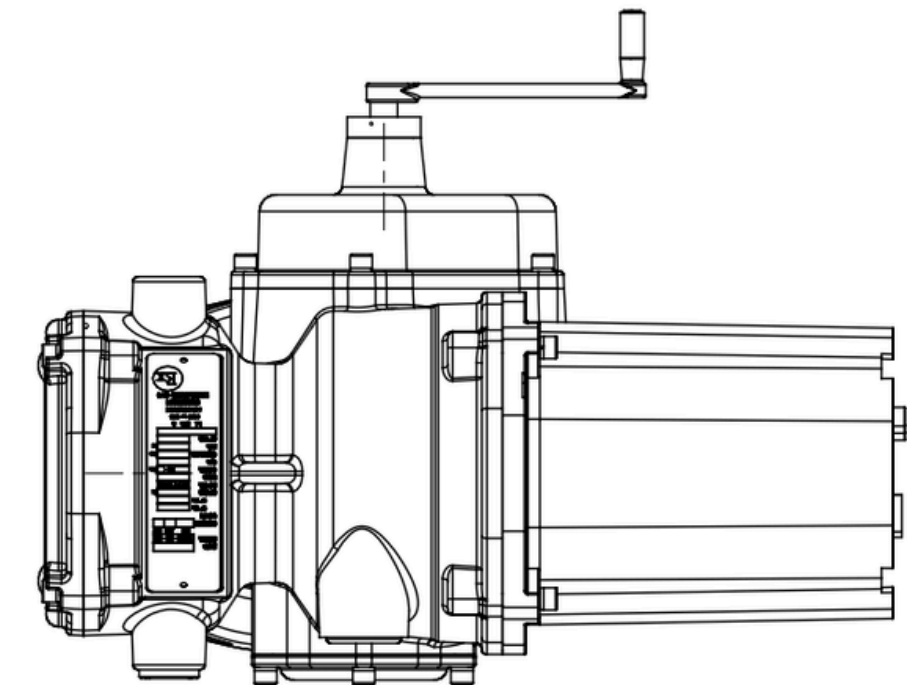

The Company reserves the right to alter drawings. For more information, please visit our website : www.greatorkpartners.com

AVAT Quarter-turn Electric Actuator
Model: AVAT 04 / 05 / 06 --F12