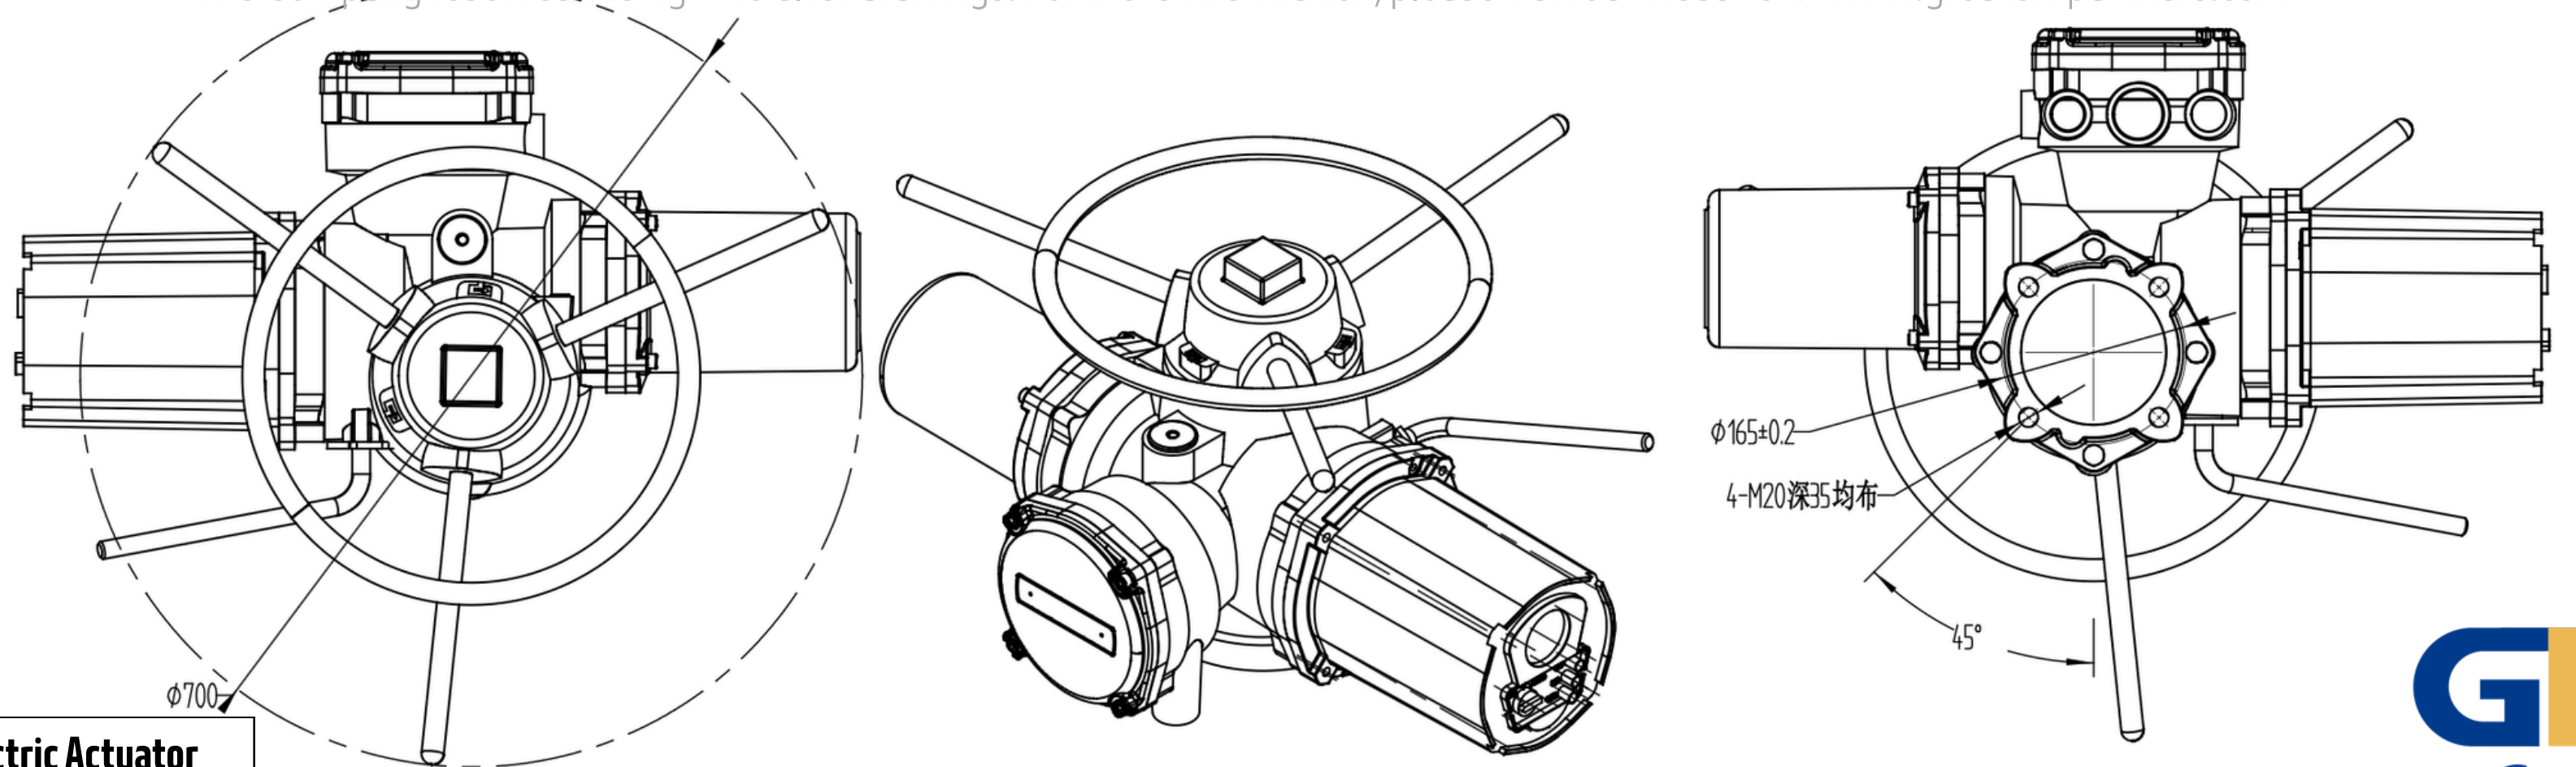

The Company reserves the right to alter drawings. For more information, please visit our website : www.greatorkpartners.com

AVA Multi-turn Electric Actuator
Model: AVA06 --- F16