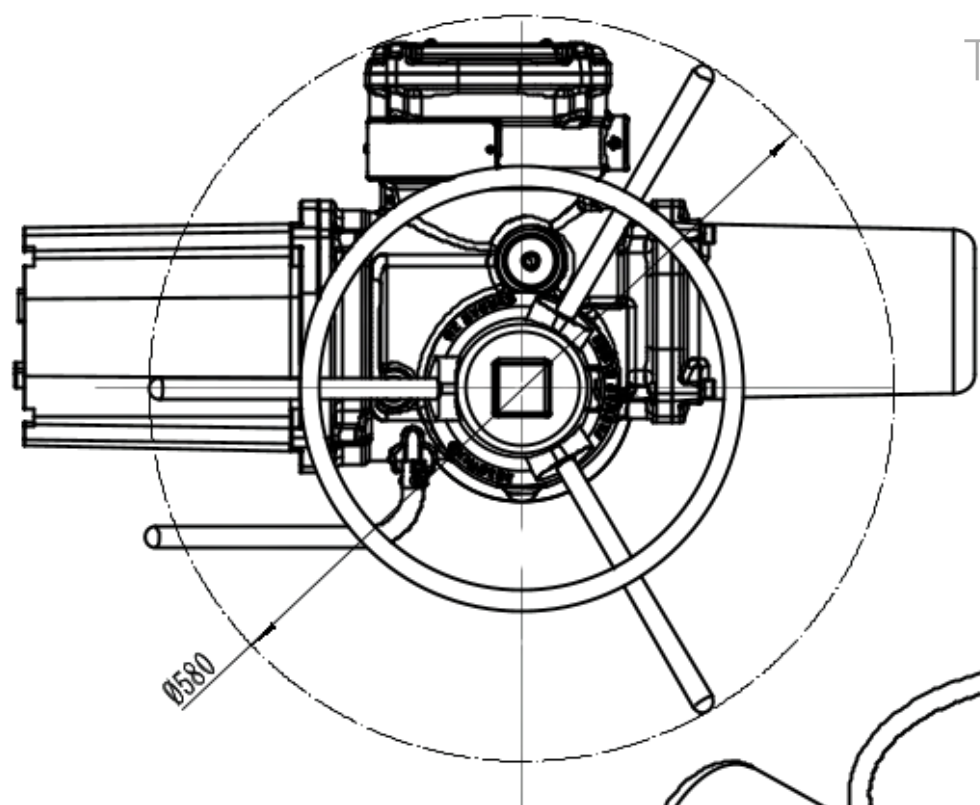

电气接口
2*NPT1+1*NPT1.5

The Company reserves the right to alter drawings.
For more information, please visit our website
www.greatorkpartners.com

AVA Multi-turn Electric Actuator
Model: AVA05 — F14