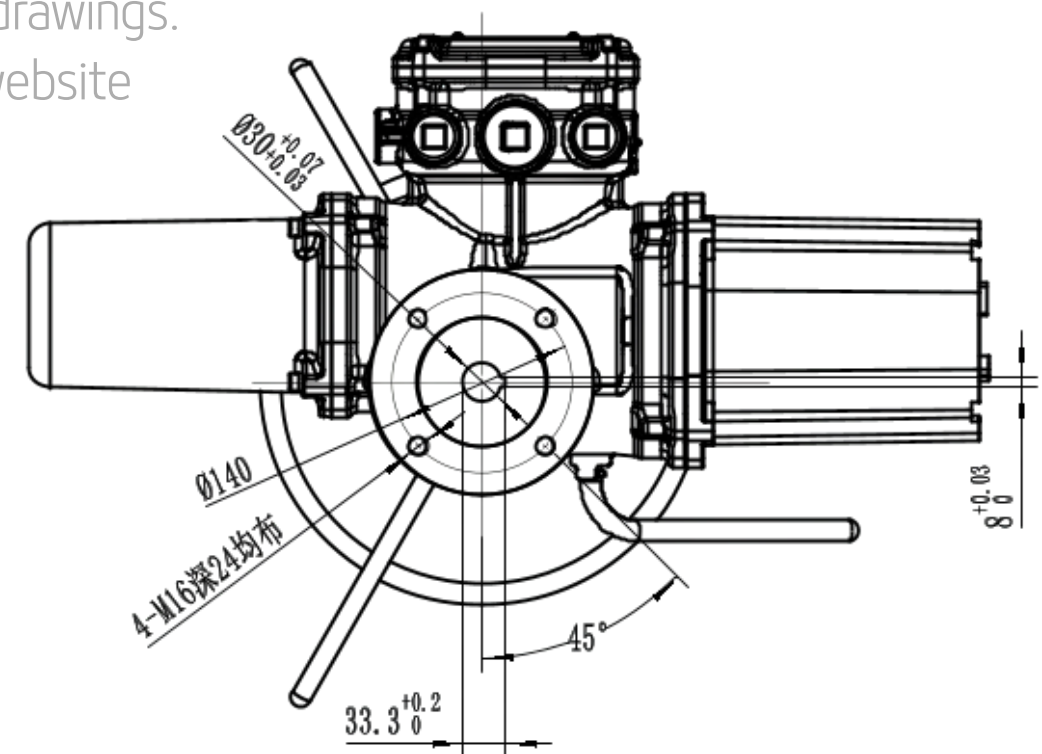

电气接口
2*NPT1+1*NPT1.5

The Company reserves the right to alter drawings.
For more information, please visit our website
www.greatorkpartners.com

AVA Multi-turn Electric Actuator
Model: AVA05 — F14