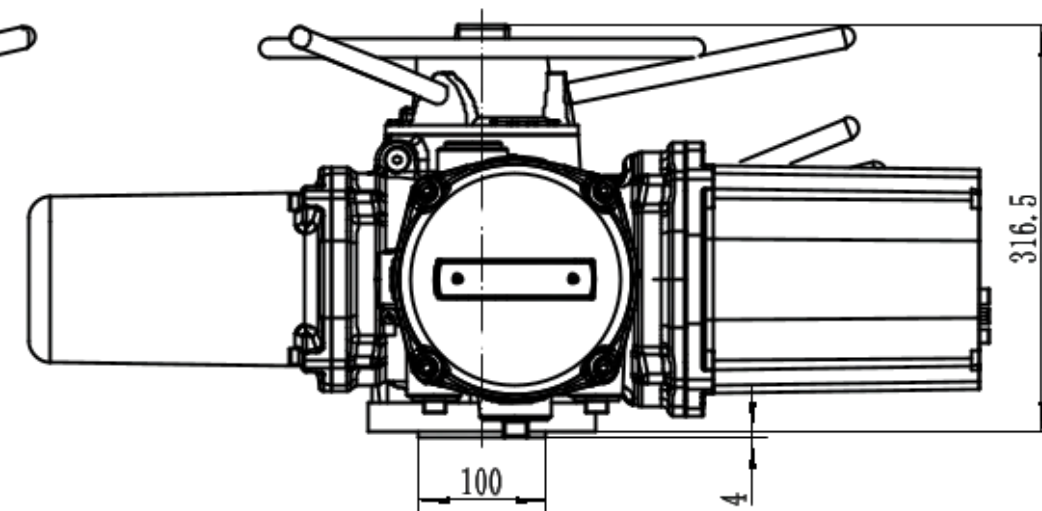

电气接口
2*NPT1+1*NPT1.5

The Company reserves the right to alter drawings.
For more information, please visit our website
www.greatorkpartners.com

AVA Multi-turn Electric Actuator
Model: AVA05 — F14