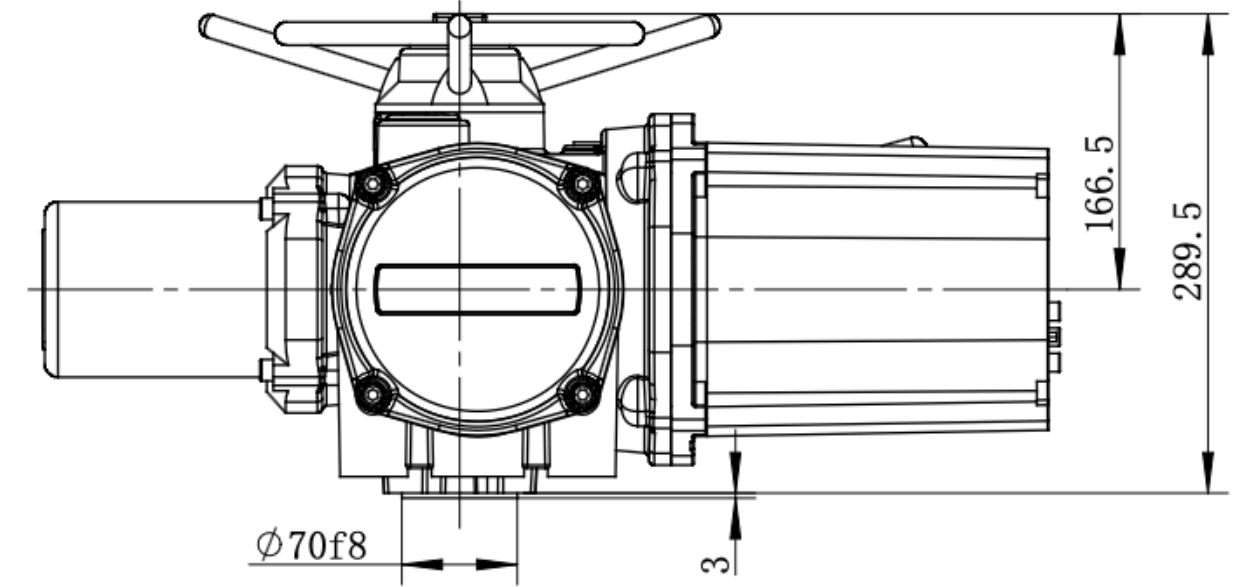

电气接口
2*NPT1+1*NPT1.5

The Company reserves the right to alter drawings. For more information, please visit our website : www.greatorkpartners.com

AVA Multi-turn Electric Actuator
Model: AVA01/02/03 --- F10