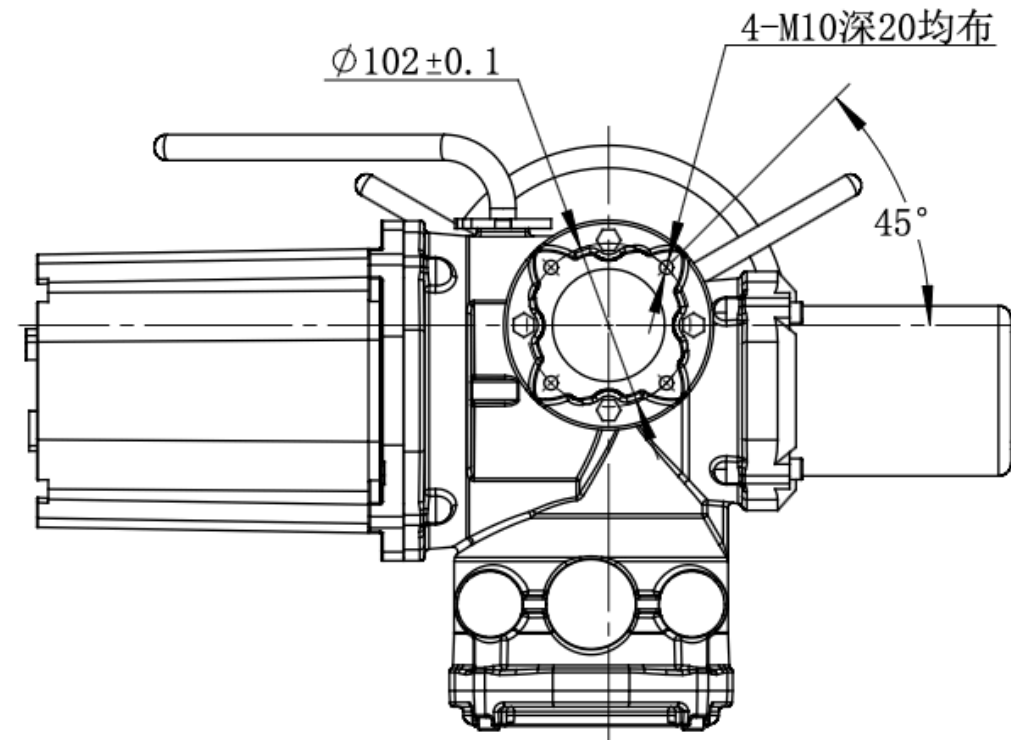

电气接口
2*NPT1+1*NPT1.5

The Company reserves the right to alter drawings. For more information, please visit our website : www.greatorkpartners.com

AVA Multi-turn Electric Actuator
Model: AVA01/02/03 --- F10