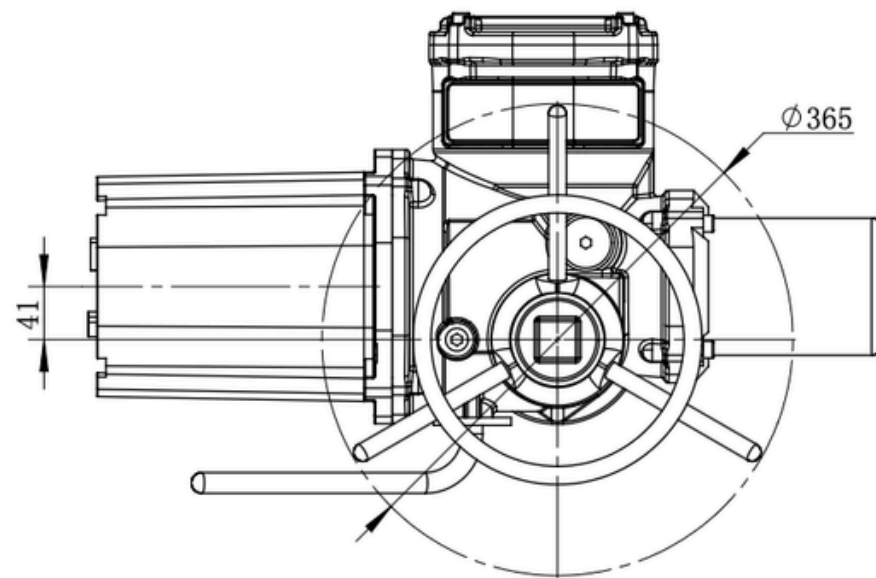

电气接口
2*NPT1+1*NPT1.5

The Company reserves the right to alter drawings. For more information, please visit our website : www.greatorkpartners.com

AVA Multi-turn Electric Actuator
Model: AVA01/02/03 --- F10