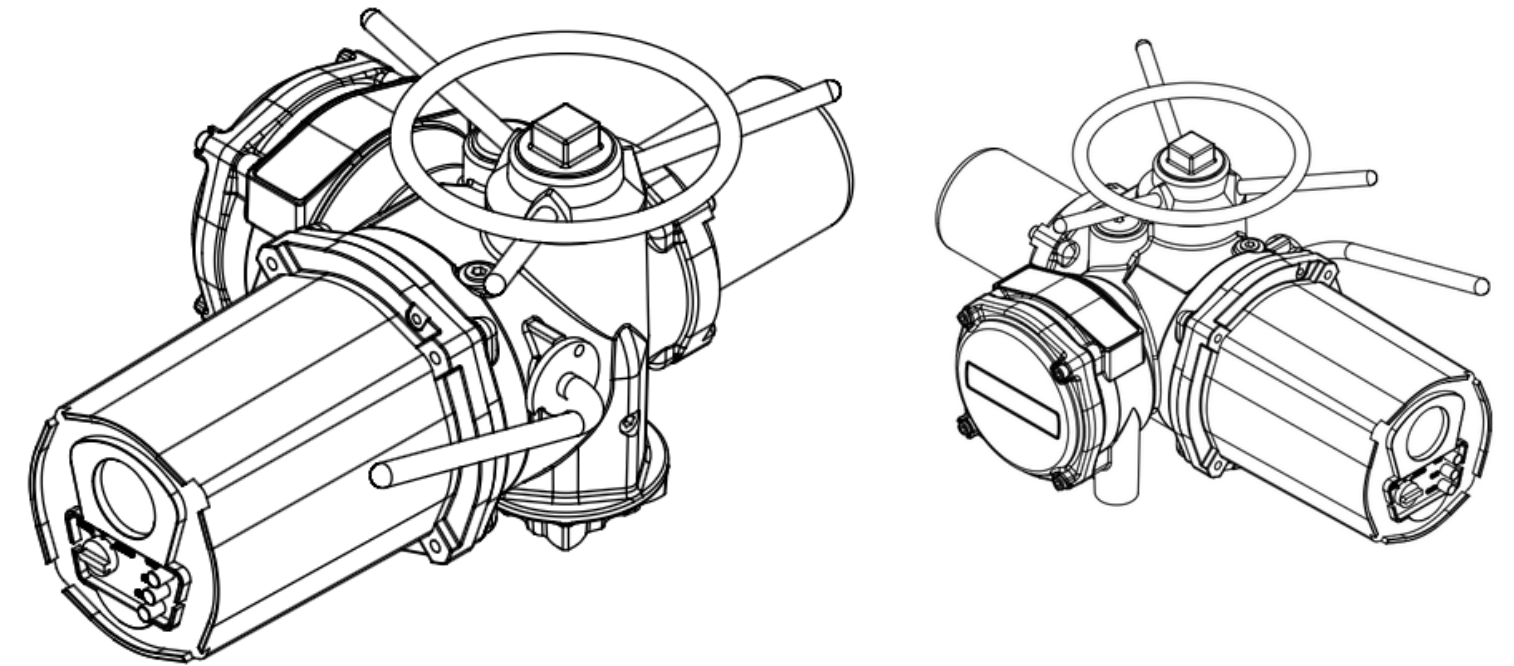

电气接口
2*NPT1+1*NPT1.5

The Company reserves the right to alter drawings. For more information, please visit our website : www.greatorkpartners.com

AVA Multi-turn Electric Actuator
Model: AVA01/02/03 --- F10